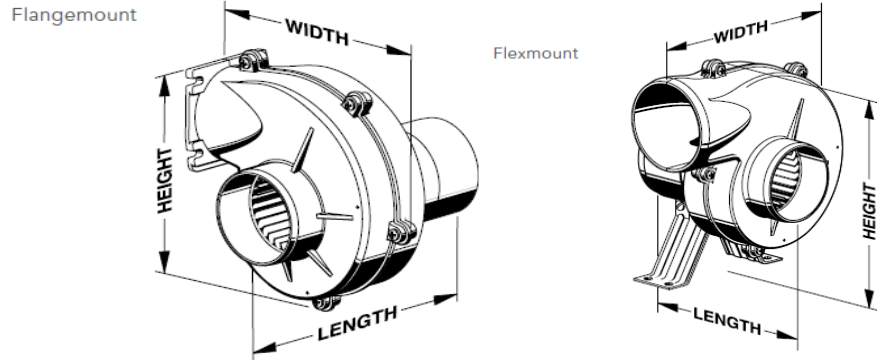

JABSCO VENTILATION BLOWERS

MODEL NUMBER	TYPE	OUTPUT VOLUME	VOLTS	FUSE SIZE	HEIGHT	WIDTH	LENGTH	FITTING	WEIGHT
35115-0020	Flangemount	105cfm (3m3/min)	12V DC	6	5-1/2" (14cm)	4-3/4" (12cm)	6-3/4" (17cm)	3" (75mm) ducting	4lb (1.8kg)
34739-0010	Flangemount	150cfm (4.2m3/min)	12V DC	10	7-3/4" (20cm)	6-3/4" (17cm)	8" (20cm)	3" (75mm) ducting	5lb (2.3kg)
34739-0020	Flangemount	150cfm (4.2m3/min)	24V DC	5	7-3/4" (20cm)	6-3/4" (17cm)	8" (20cm)	3" (75mm) ducting	5lb (2.3kg)
35400-0000	Flangemount	250cfm (7.1m3/min)	12V DC	15	9" (23cm)	8-3/4" (22cm)	8-3/4" (22cm)	4" (100mm) ducting	6lb (2.7kg)
35400-0010	Flangemount	250cfm (7.1m3/min)	24V DC	7.5	9" (23cm)	8-3/4" (22cm)	8-3/4" (22cm)	4" (100mm) ducting	6lb (2.7kg)
35115-0010	Flexmount	105cfm (3m3/min)	12V DC	6	5-1/2" (14cm)	5" (13cm)	6-3/4" (17cm)	3" (75mm) ducting	3.5lb (1.6kg)
36740-0031	Flexmount	140cfm (4.0m3/min)	115V AC	1.25	9" (23cm)	7-3/4" (20cm)	8-1/4" (21cm)	3" (75mm) ducting	5lb (2.3kg)
36740-0000	Flexmount	150cfm (4.2m3/min)	12V DC	10	9" (23cm)	8-1/4" (21cm)	8" (20cm)	3" (75mm) ducting	5.5lb (2.5kg)
36740-0010	Flexmount	150cfm (4.2m3/min)	24V DC	5	9" (23cm)	8-1/4" (21cm)	8" (20cm)	3" (75mm) ducting	5.5lb (2.5kg)
35440-0000	Flexmount	250cfm (7.1m3/min)	12V DC	15	9-5/8" (24.5cm)	9-3/16" (23.4cm)	9-1/8" (23.2cm)	4" (100mm) ducting	7lb (3.2kg)
35440-0010	Flexmount	250cfm (7.1m3/min)	24V DC	7.5	9-5/8" (24.5cm)	9-3/16" (23.4cm)	9-1/8" (23.2cm)	4" (100mm) ducting	7lb (3.2kg)
35760-0092	Flangemount heavy duty	250cfm (7.1m3/min)	12V DC	15	9" (23cm)	8-3/4" (22cm)	9-1/2" (24cm)	4" (100mm) ducting	DC: 6lb (2.7kg) AC: 8lb (3.6kg)
35760-0094	Flangemount heavy duty	250cfm (7.1m3/min)	24V DC	10	9" (23cm)	8-3/4" (22cm)	9-1/2" (24cm)	4" (100mm) ducting	DC: 6lb (2.7kg) AC: 8lb (3.6kg)
36760-0115 <i>not available in Europe</i>	Flangemount heavy duty	250cfm (7.1m3/min)	115V AC	2	9" (23cm)	8-3/4" (22cm)	9-1/2" (24cm)	4" (100mm) ducting	DC: 6lb (2.7kg) AC: 8lb (3.6kg)
35770-0092	Flexmount heavy duty	250cfm (7.1m3/min)	12V DC	15	9-3/4" (25cm)	9-1/2" (24cm)	9" (23cm)	4" (100mm) ducting	DC: 7lb (3.2kg) AC: 9lb (4.1kg)
35770-0094	Flexmount heavy duty	250cfm (7.1m3/min)	24V DC	10	9-3/4" (25cm)	9-1/2" (24cm)	9" (23cm)	4" (100mm) ducting	DC: 7lb (3.2kg) AC: 9lb (4.1kg)
36770-0115 <i>not available in Europe</i>	Flexmount heavy duty	250cfm (7.1m3/min)	115V AC	2	9-3/4" (25cm)	9-1/2" (24cm)	9" (23cm)	4" (100mm) ducting	DC: 7lb (3.2kg) AC: 9lb (4.1kg)