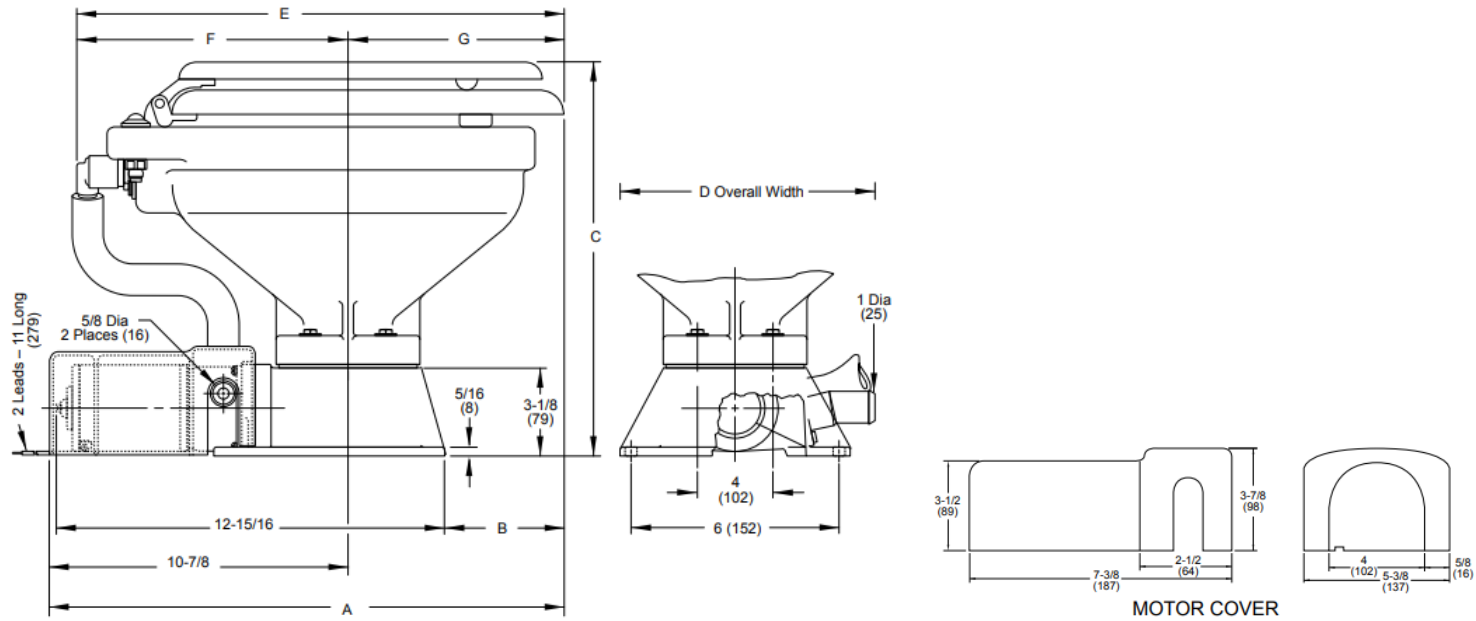

a xylem brand

Electric marine toilet

DIMENSIONAL DRAWING
INCHES (MILLIMETRES)

	A	B	C	D	E	F	G
COMPACT SIZE BOWL	19-3/4 (493)	4-13/16 (123)	13-13/16 (351)	13-7/8 (352)	17-3/4 (451)	9-7/8 (251)	7-5/8 (194)
HOUSEHOLD SIZE BOWL	21-3/4 (543)	5-11/16 (148)	14-5/8 (372)	14-3/4 (375)	19-3/4 (502)	11-1/4 (286)	8-1/2 (216)